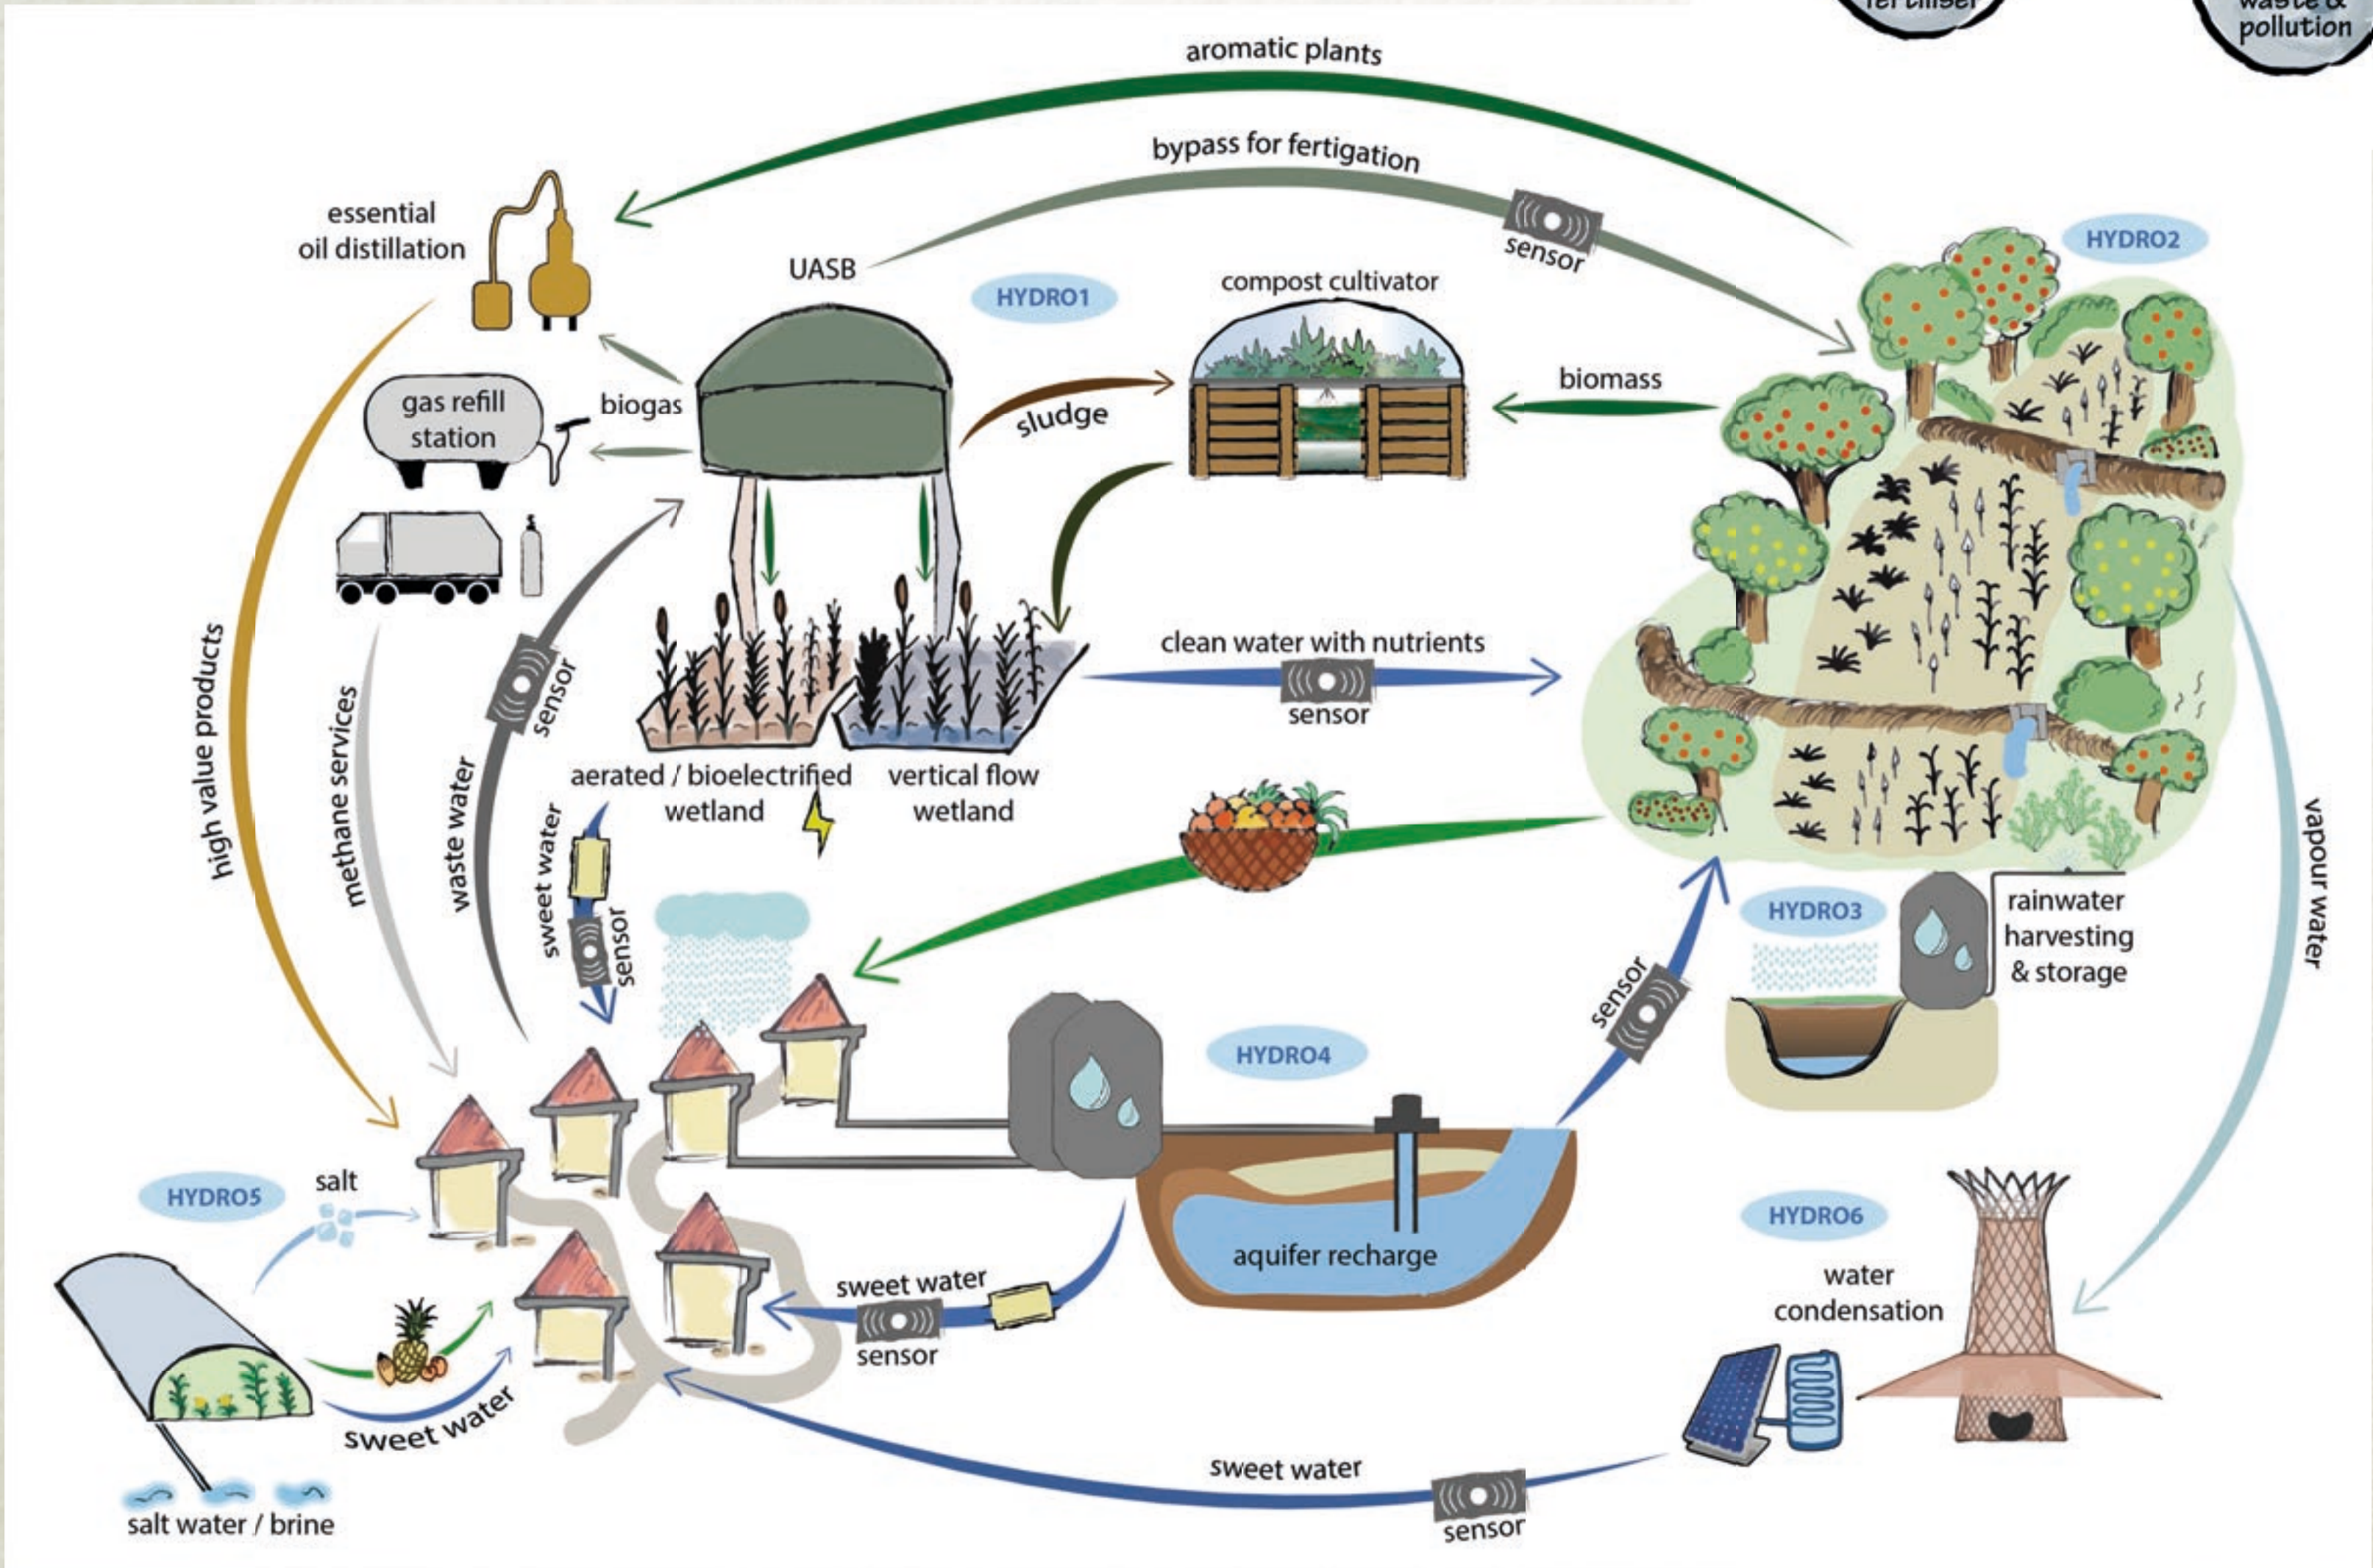

**alchemia
nova**

*institute for innovative
phytochemistry @
closed loop processes*

FP7 demEAUmed
(01/2014 – 42
months) **Greywater
treatment** *via* a
constructed vertical
ecosystem; **water
loops** for
Mediterranean tourist
facilities,
www.demeaumed.eu

**H2020 Automate
VertECO** (11/2017 – 12
months) Indoor
ecosystem with a
customized sensor &
control unit that
generates information
about the **quality of
treated and purified
greywater**

**H2020 Project
HOUSEFUL** (05/2018 –
54 months) - Innovative
circular solutions and
services for new
business opportunities in
the EU **housing sector**
www.houseful.eu

H2020 ReCO₂ST
(01/2018 – 42 months)
Residential retrofit
assessment platform
and demonstrations for
**near-zero energy and
CO₂ emissions** with
optimum cost, health,
comfort and
environmental quality;
**energy efficient
buildings**, recost.eu

ENERGY, WASTE AND NUTRIENT CYCLES

alchemia nova
 institute for innovative
 phytochemistry @
 closed loop processes

ECO-TOURISM - WATER MANAGEMENT LOOPS

Hydrousa: Transition from Ecotourism to Agrotourism at Ecolodge Tinos