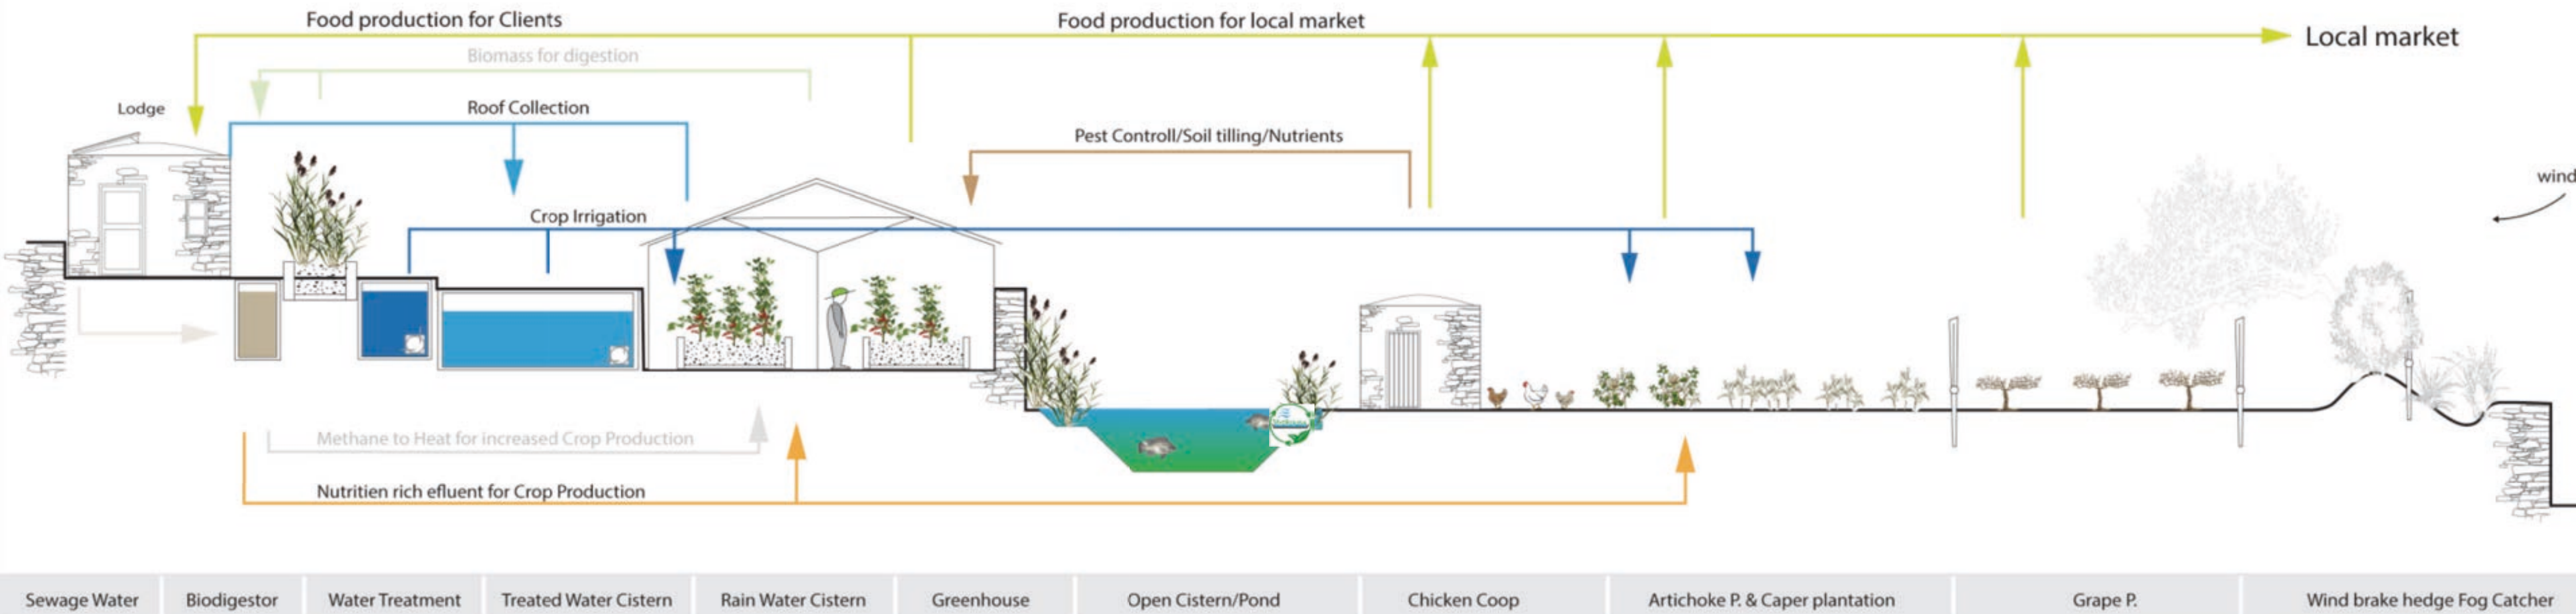

**H2020 Automate
VertECO** (11/2017 – 12
months) Indoor
ecosystem with a
customized sensor &
control unit that
generates information
about the **quality of
treated and purified
greywater**

**H2020 Project
HOUSEFUL** (05/2018 –
54 months) - Innovative
circular solutions and
services for new
business opportunities in
the EU **housing sector**
www.houseful.eu

H2020 ReCO₂ST
(01/2018 – 42 months)
Residential retrofit
assessment platform
and demonstrations for
**near-zero energy and
CO₂ emissions** with
optimum cost, health,
comfort and
environmental quality;
**energy efficient
buildings**, recost.eu

ENERGY, WASTE AND NUTRIENT CYCLES

alchemia nova
 institute for innovative
 phytochemistry @
 closed loop processes

ECO-TOURISM - WATER MANAGEMENT LOOPS

Hydrousa: Transition from Ecotourism to Agrotourism at Ecolodge Tinos

www.tinosecolodge.gr

Water loops in eco-tourist facility

Remotely located, off the grid

Self sufficient for water, energy and food production

This project has received funding from the European Union's Horizon 2020 research and innovation programme under grant agreement No. 776643