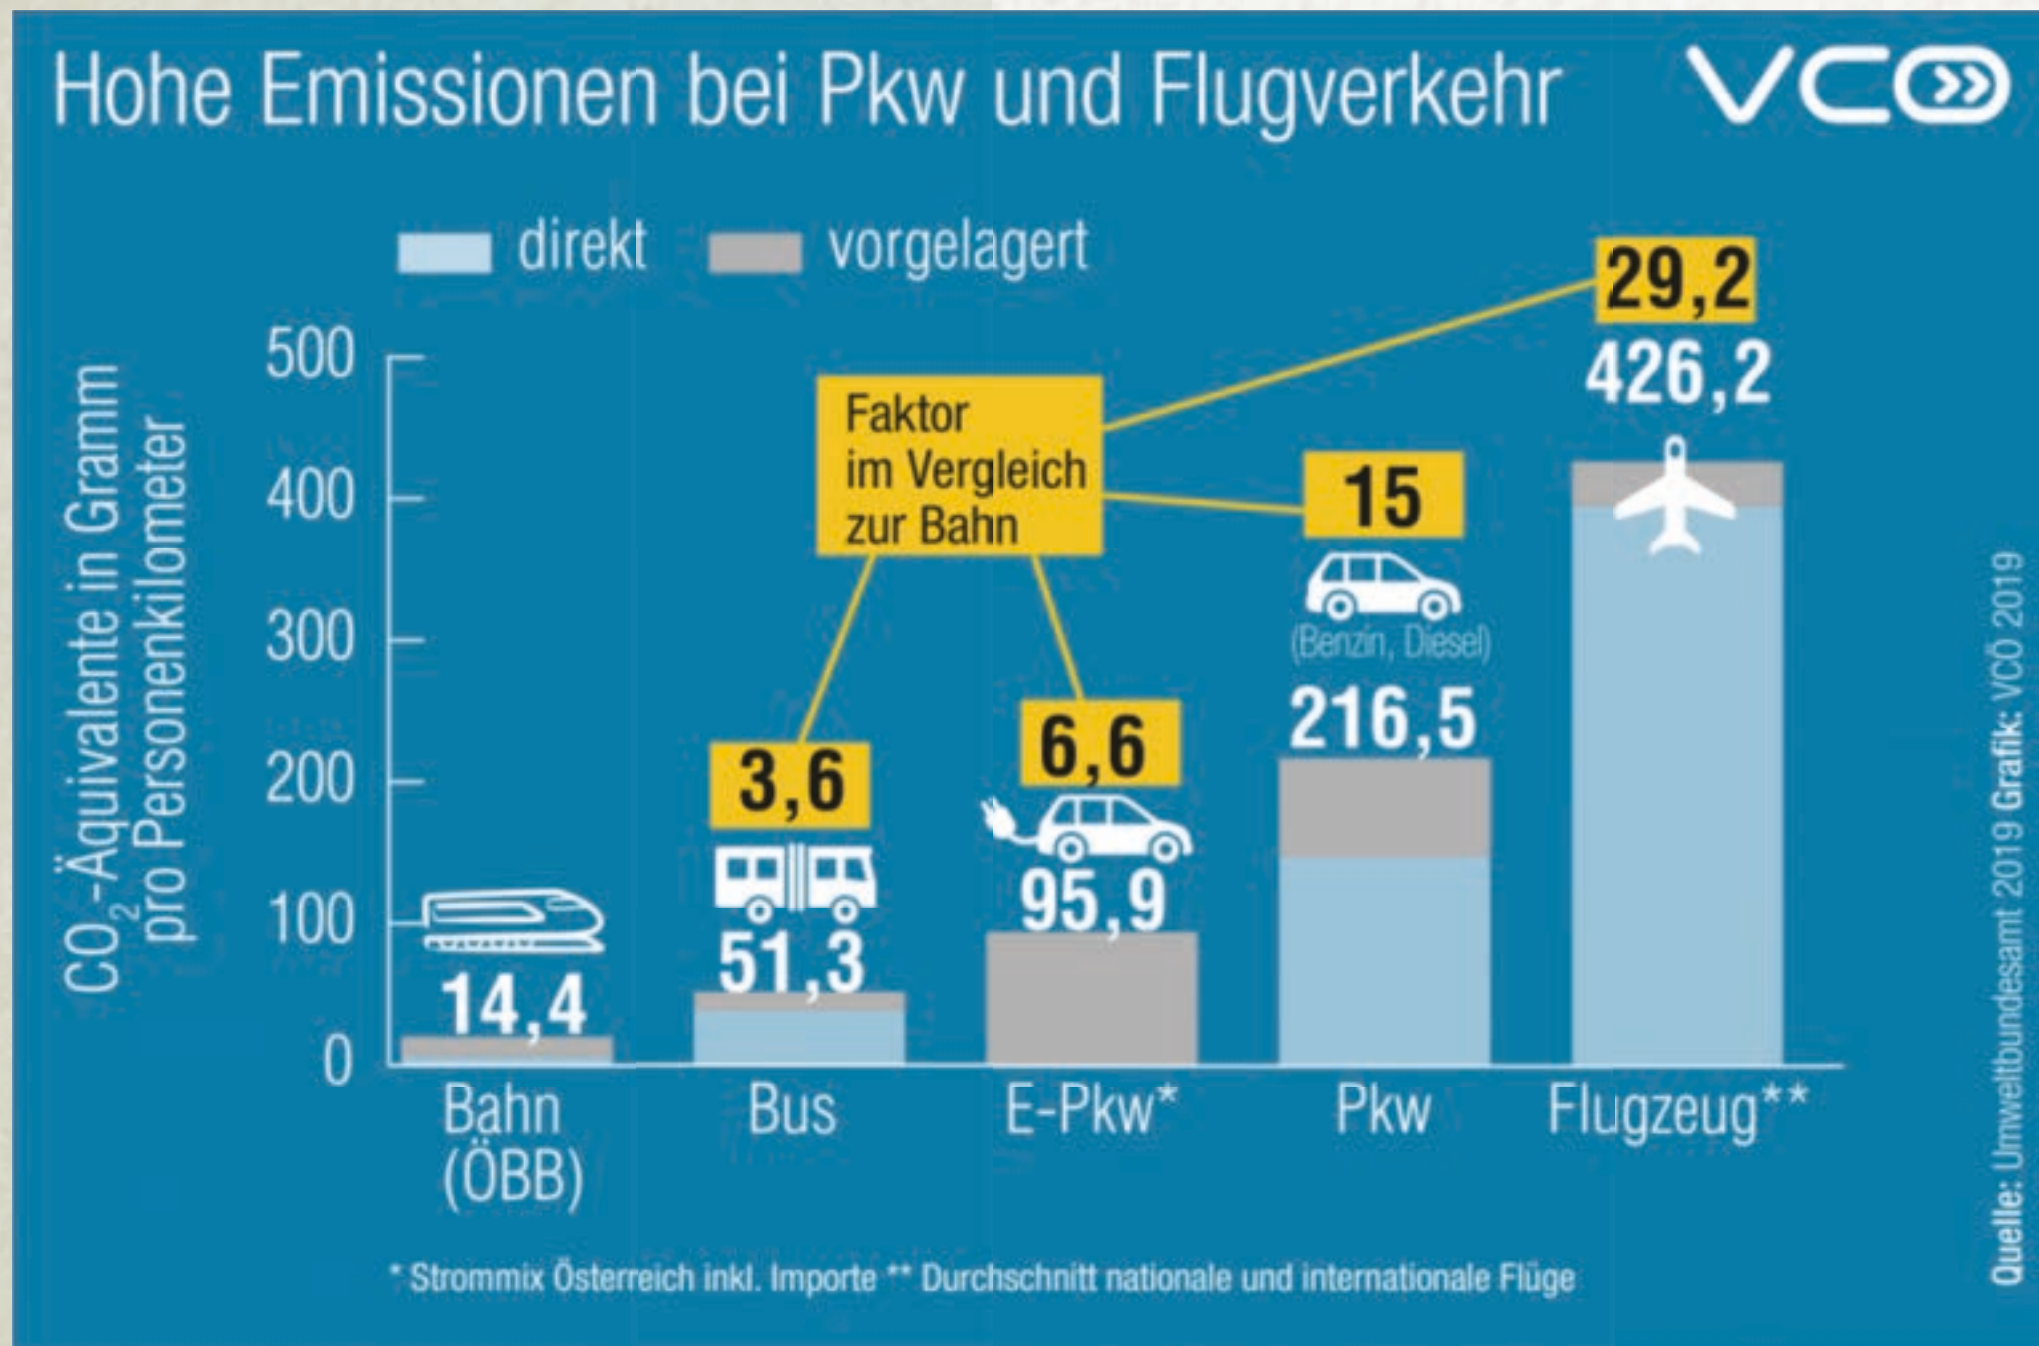

TRANSPORTATION MATTERS!

Climate-friendly traveling links:

- 🌈 <https://www.langsamreisen.de/>: traveling with sailing ships, cargo ships or mailboat
- 🌈 <https://www.traivelling.com/>: individual long distance journeys with the train
- 🌈 <https://www.biketeam-radreisen.de/>: specialist on travels with the bicycle
- 🌈 <https://www.travelons.de>: ecological blind booking surprise travels
- 🌈 <http://www.night-trains.com/>: night train lines in the world with a unique schematic map illustrating the worldwide network.

© oxana v (<https://unsplash.com>)

Source: <https://www.langsamreisen.de>

FLYING, SUSTAINABLY?

- Ask yourself if the flight is **really necessary?** Are there more climate-friendly alternatives?
- Check airlines for their **CO₂ emissions** (e.g. with the Airline Index of Atmosfair). Some Airlines even rely on biofuels for certain routes!
- Choose a **direct flight**, since most emissions are generated during take-off and landing. Also you have to fly a greater distance when you opt for connecting flights
- Take part in **on-board recycling**
- Consider booking through flight comparison sites with **Gold Standard carbon offsetting**. They offer the best price for airline tickets and offset your carbon emissions with their revenues