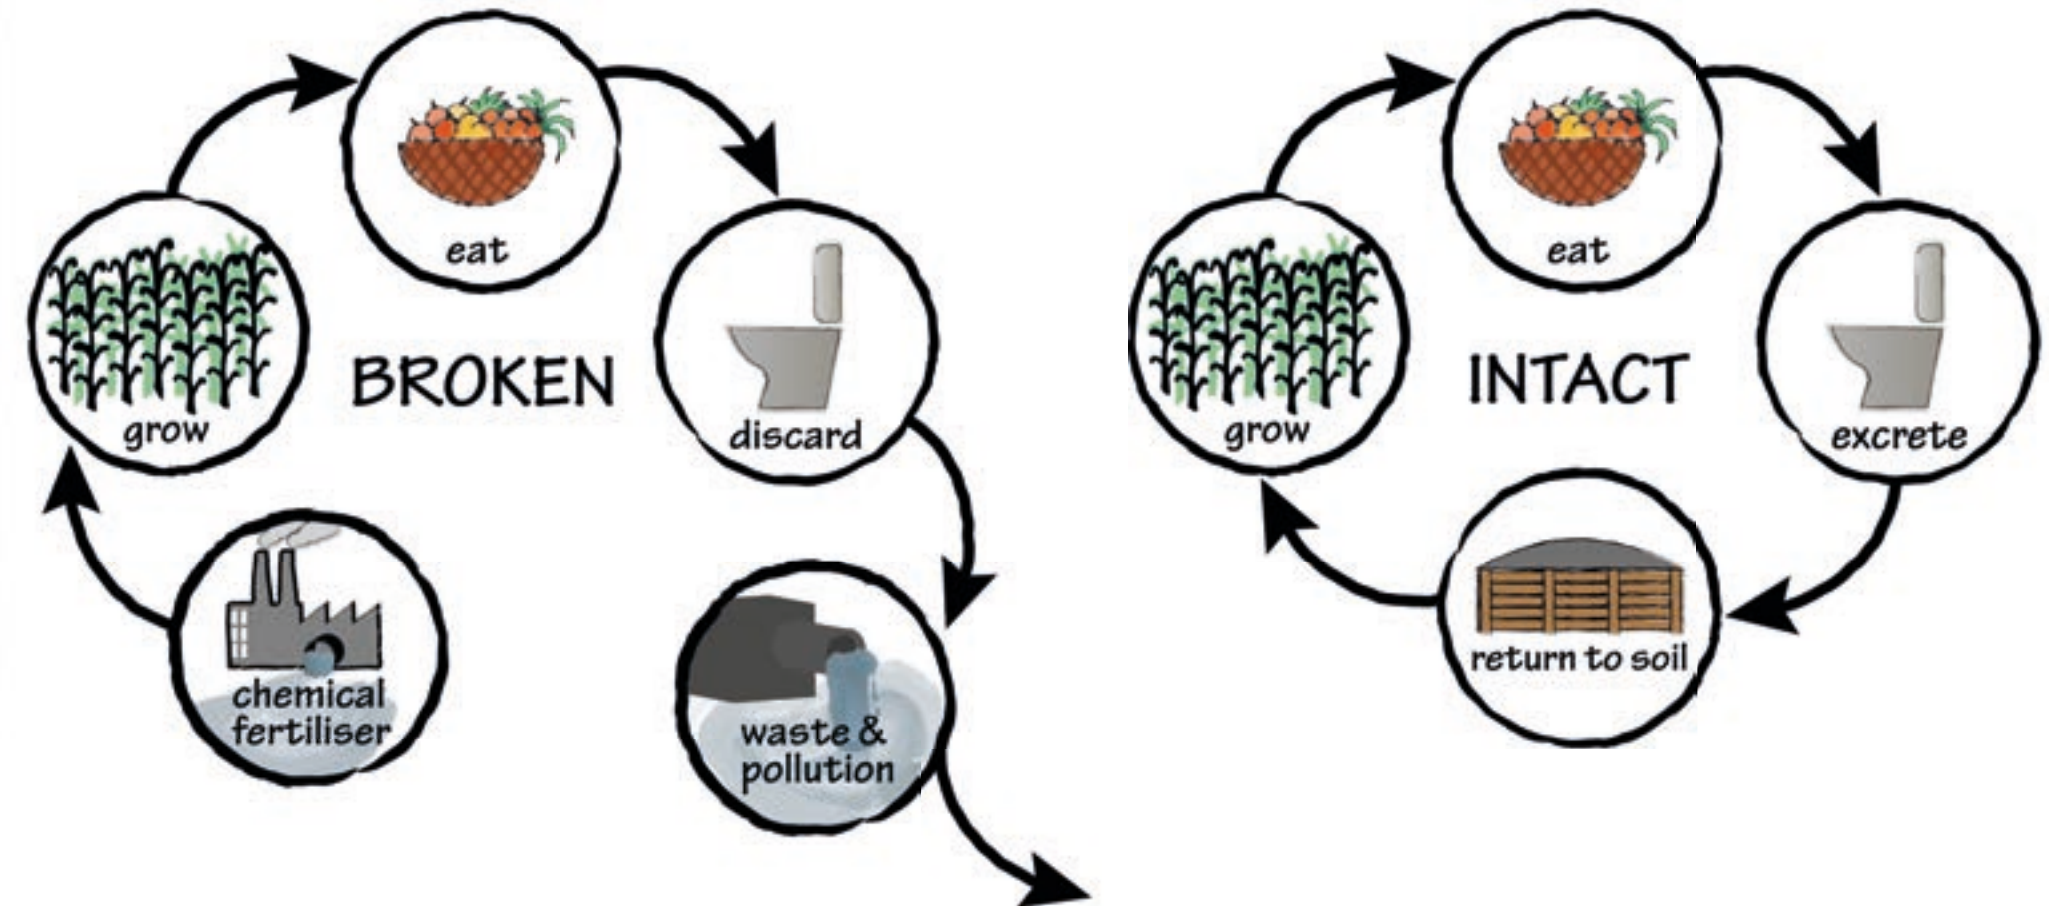

**H2020 Automate
VertECO** (11/2017 – 12
months) Indoor
ecosystem with a
customized sensor &
control unit that
generates information
about the **quality of
treated and purified
greywater**

**H2020 Project
HOUSEFUL** (05/2018 –
54 months) - Innovative
circular solutions and
services for new
business opportunities in
the EU **housing sector**
www.houseful.eu

ENERGY, WASTE AND NUTRIENT CYCLES

alchemia nova
 institute for innovative
 phytochemistry @
 closed loop processes

ECO-TOURISM - WATER MANAGEMENT LOOPS

Hydrousa: Transition from Ecotourism to Agrotourism at Ecolodge Tinos