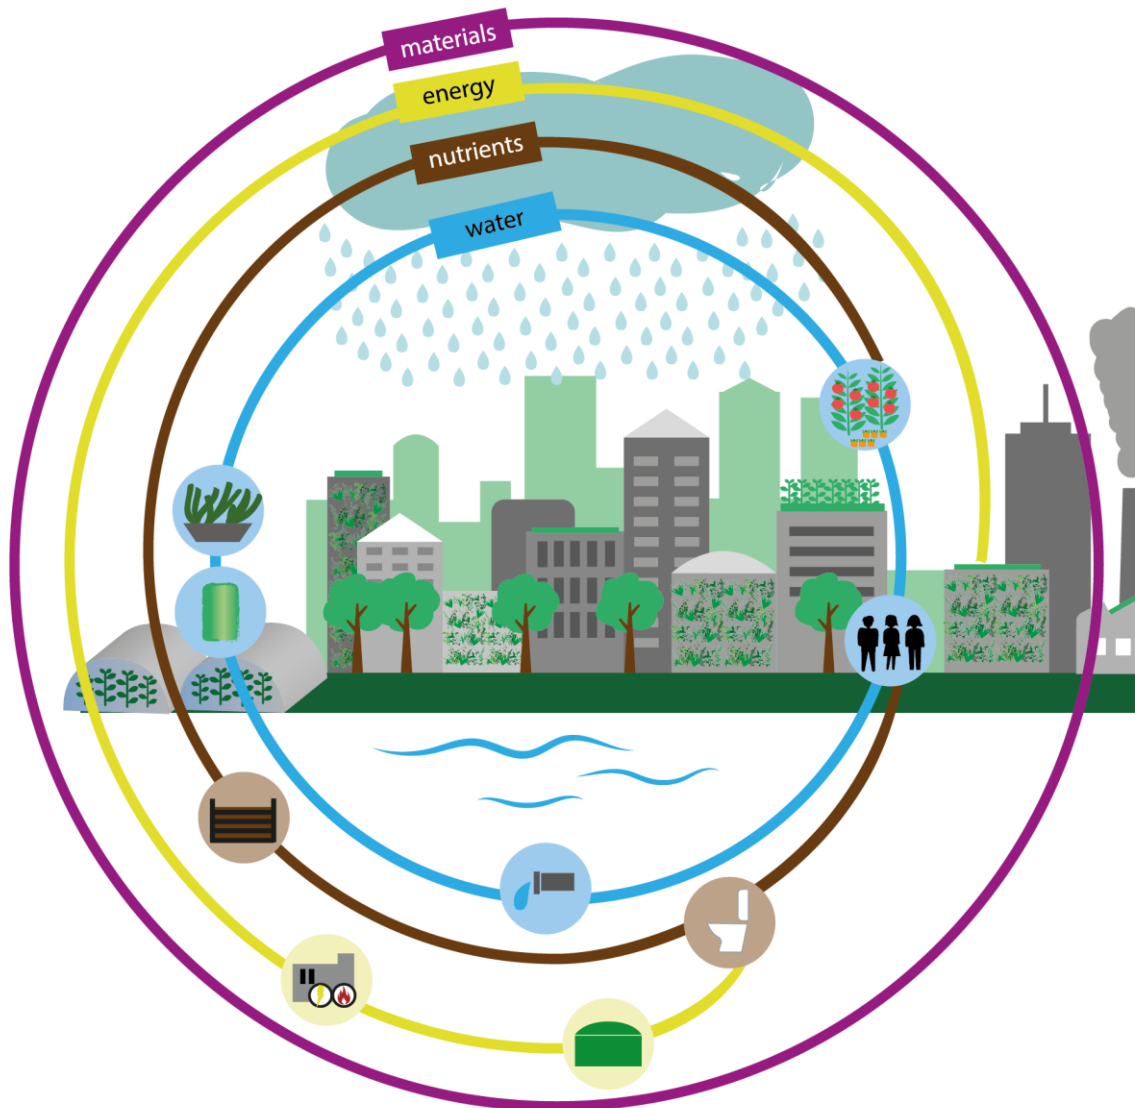

# Cities as circular economy hotspots

**nova**  
institute for innovative  
phytochemistry  
& closed loop processes

Cities are centres of human & economic activity

TAKE

MAKE

DISPOSE

material

energy

water

solid waste

wasteheat

wastewater

~~Cities as  
resource  
sinks~~

Source: iStock by petovarga

# Cities as resource turntables

**nova**  
institute for innovative  
phytochemistry  
& closed loop processes

-  built environment
-  commodities
-  biological cycles

**nova**  
institute for innovative  
phytochemistry  
& closed loop processes

# Built environment